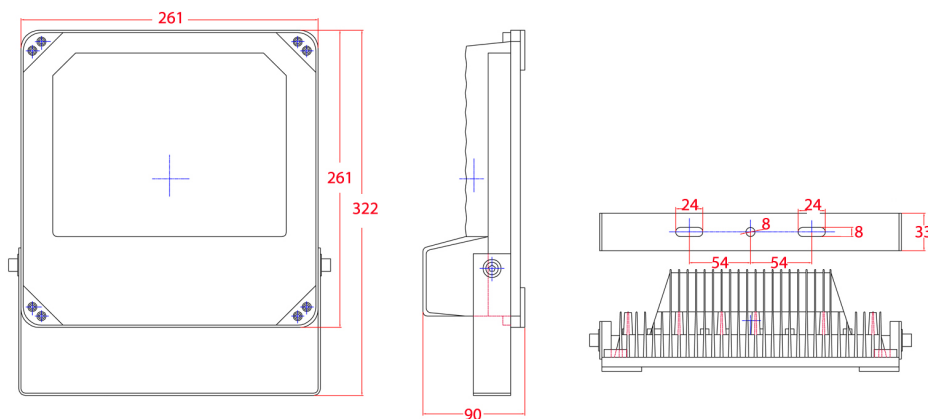

Product Diagram

Your professional CCTV surveillance dealer: www.activeonline.com.au 1300 816 742