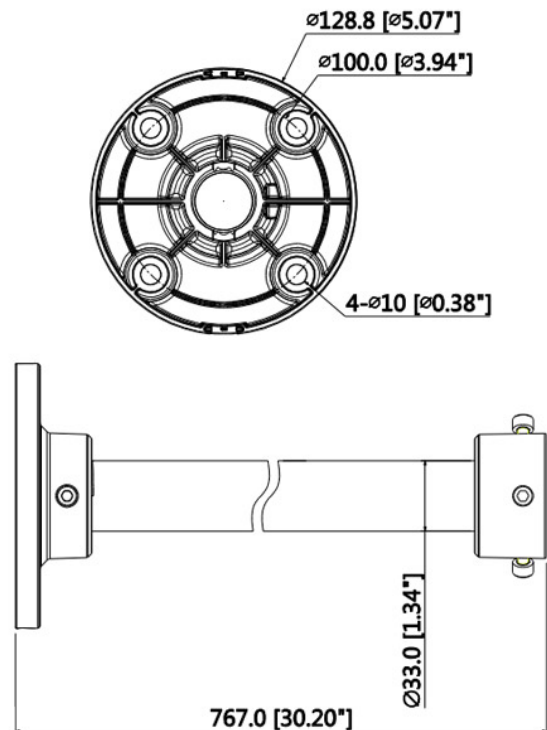

Product Diagrams

Your professional CCTV surveillance dealer: