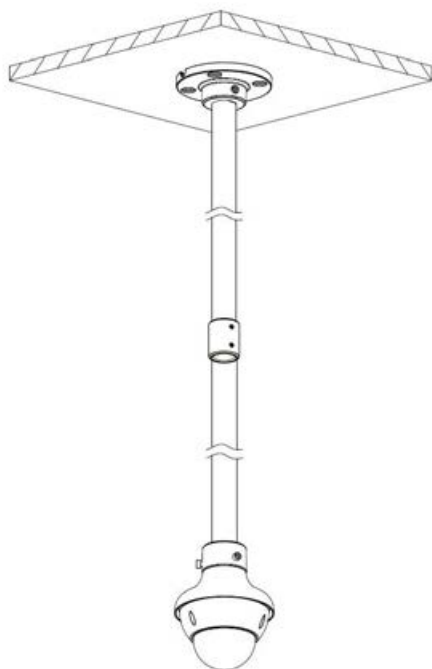

Product Diagrams

Your professional CCTV surveillance dealer: