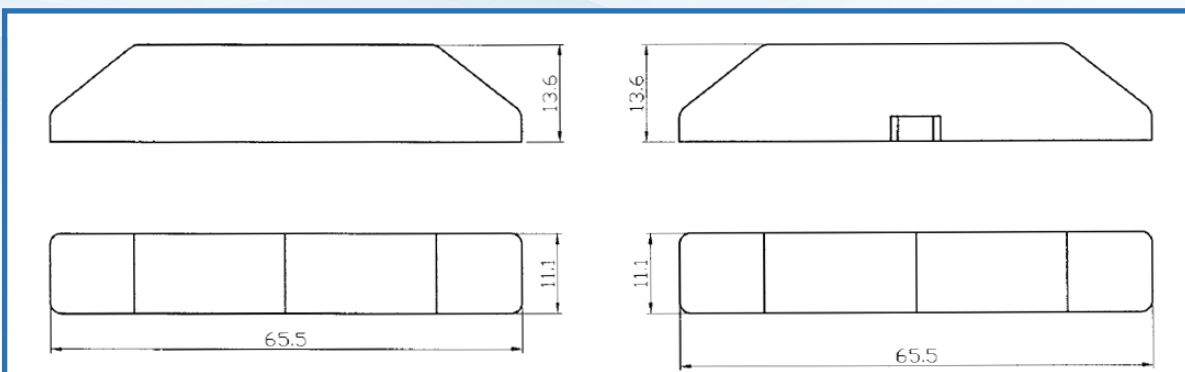

Product Dimensions

Your local Watchguard™ security professional: