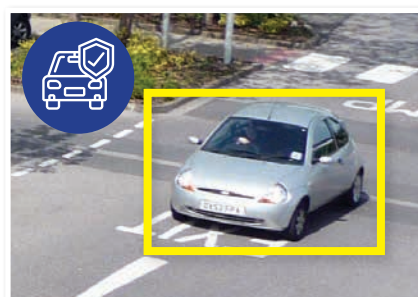

Smart Perimeter Protection