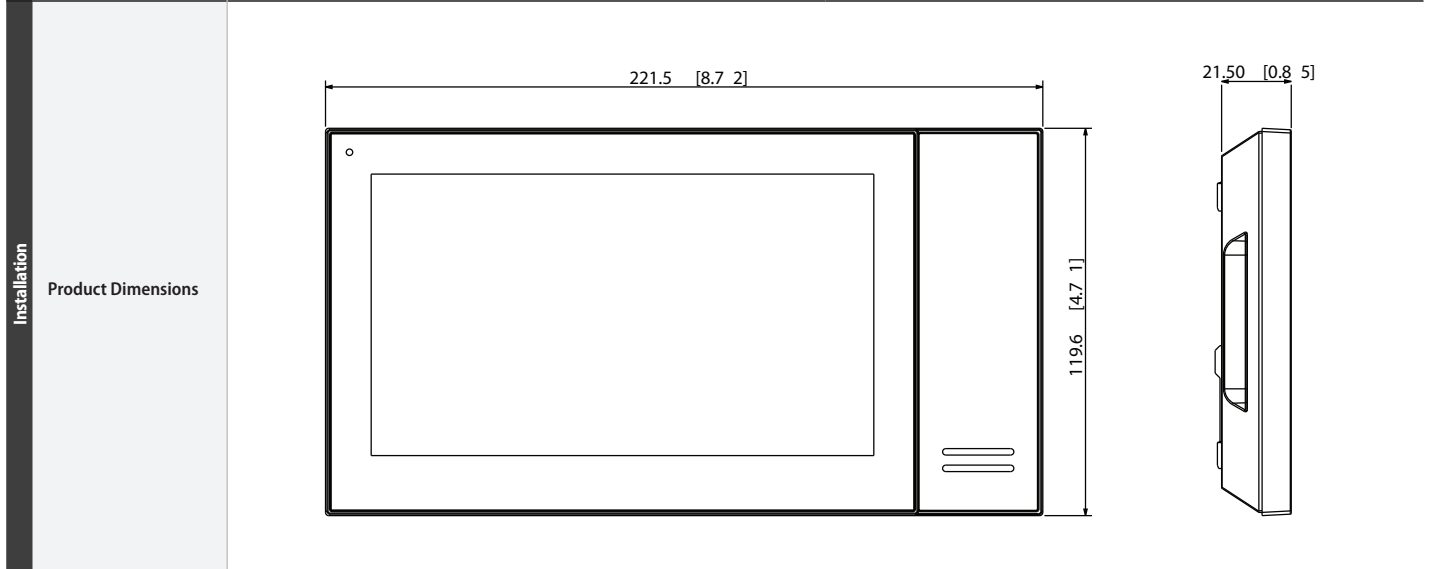

**7" Slimline Touchscreen Monitors**

**Connect & power over Ethernet**

**Two-way talk & Remote Unlock**

Residential Indoor Monitors | Series Specifications

Model	INTIPMONGW (White)	INTIPMONGB (Black)
Monitor	Product Image	
		
	Main Processor	
	Display Size	
	Video Compression	
	Alarm Support	
	Internal Capacity	
Audio	Ethernet / Network	
	Audio / 2-Way Talk	
	Bidirectional Talk	
	Audio Enhancement	
General	Audio Compression	
	Installation	
	Material	
	Operating Temperature	
	Power Input / Use	
Weight / Dimensions		