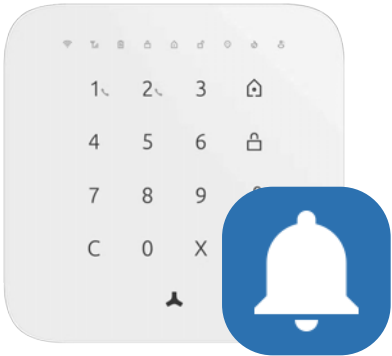

Built-in local siren

Activate via the alarm control panel for immediate siren. With adjustable duration (0 ~ 300s) and 105dB output sound.