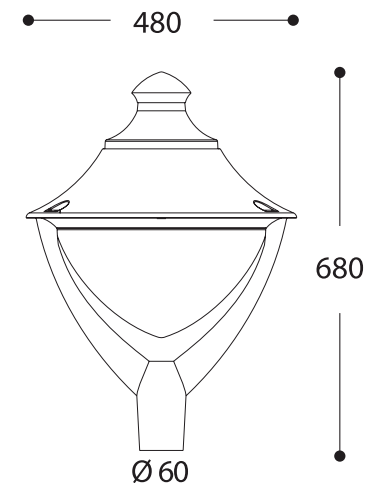

BEPPE

Modern Upright LED Lamps

Watts 50W
Lumens 5300lm
Colour Temperature 4000K
Mounting Style Wall / Pole*
LED Bulb Style E27

Fumagalli Code	ENSA Code	Variant
P50.000.000.LXH1L	FU-BEP-50G	Grey

Additional poles & brackets required, sold separately

BEPPE LIGHT +
EKTOR POLE