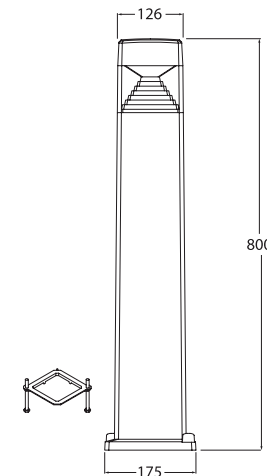

ESTER

Square LED Bollards

Watts 10W
Lumens 1200lm
Colour Temperature 2700K / 4000K / 6500K
Mounting Style Surface (floor)
LED Bulb Style GX53

Fumagalli Code	ENSA Code	Variant
DS1.564.000.LXD1K	FU-EST-10G	Grey
DS1.564.000.AXD1K	FU-EST-10B	Black