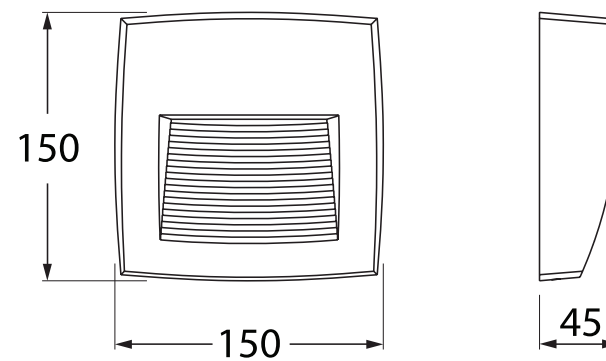

Watts 3W
Lumens 400lm
Colour Temperature 2700K / 4000K / 6500K
Mounting Style Surface (wall)
LED Bulb Style R7 (78mm)

Fumagalli Code	ENSA Code	Variant
AS1.000.000.LXJ1K	FU-LOR-3G	Grey
AS1.000.000.AXJ1K	FU-LOR-3B	Black