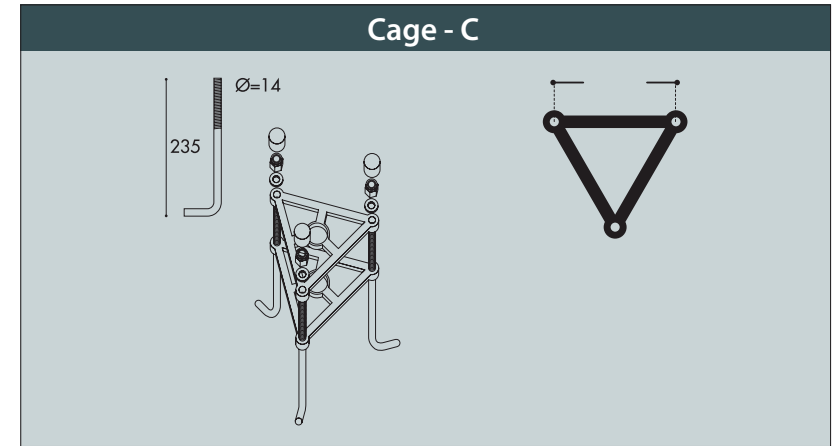

Pole & Base Cages

All Fumagalli poles come with a suitable cage & screws for mounting.

Refer to the *Cage* column in pole ordering information to see which cage each product comes with.