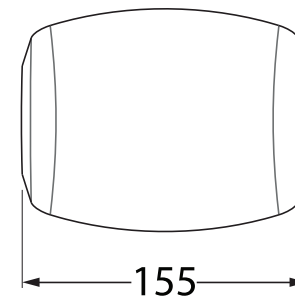

Watts 3W
Lumens 400lm
Colour Temperature 2700K / 4000K / 6500K
Mounting Style Surface (wall)
LED Bulb Style R7 (78mm)

Fumagalli Code	ENSA Code	Variant
AB1.000.000.LXJ1K	FU-ABR-3G	Grey
AB1.000.000.AXJ1K	FU-ABR-3B	Black