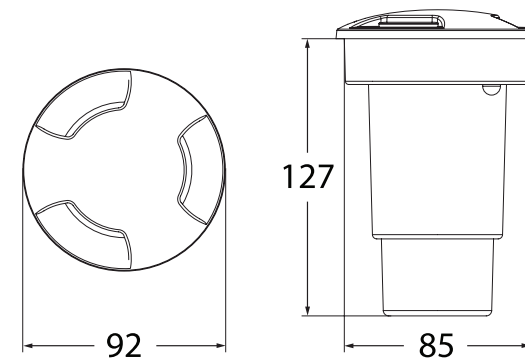

## In-Ground LED Lamp

Watts 6W  
Lumens 600lm  
Colour Temperature 2700K / 4000K  
Mounting Style Recessed (floor)  
LED Bulb Style GU10

Fumagalli Code	ENSA Code	Variant
1F3.000.000.LXL1K	FU-CEC-6G	Grey
1F3.000.000.AXL1K	FU-CEC-6B	Black