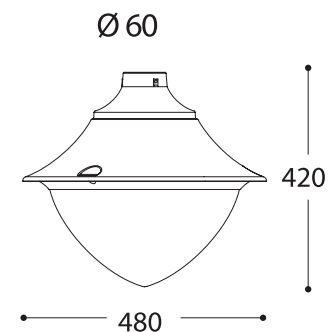

VIVI

Modern LED Lamps

Watts 50W / 60W
Lumens 5300lm / 7000lm
Colour Temperature 4000K
Mounting Style Wall / Pole*
LED Bulb Style E27

Fumagalli Code	ENSA Code	Variant
V50.000.000.LXH1L	FU-VIV-50G	50W, Grey
V60.000.000.AXW1L	FU-VIV-60B	60W, Black

Additional poles & brackets required, sold separately

FU-VIV-50G