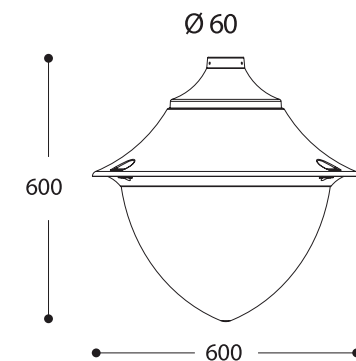

FU-VIV-60B