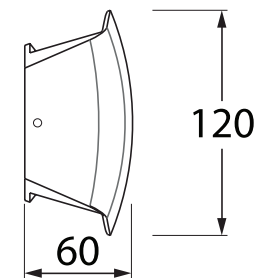

Watts 3W
Lumens 400lm
Colour Temperature 2700K / 4000K / 6500K
Mounting Style Surface (wall)
LED Bulb Style R7 (78mm)

Fumagalli Code	ENSA Code	Variant
AB1.000.000.LXJ1K	FU-ABR-3G	Grey
AB1.000.000.AXJ1K	FU-ABR-3B	Black