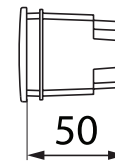

NINA

Recessed LED Lamp

Watts 7.5W
Lumens 850lm
Colour Temperature 2700K / 4000K / 6500K
Mounting Style Recessed (wall)
LED Bulb Style R7 (118mm)

Fumagalli Code	ENSA Code	Variant
7C1.000.000.LYK1K	FU-NIN-7G	Grey
7C1.000.000.AYK1K	FU-NIN-7B	Black