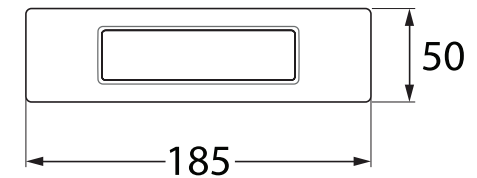

NINA

Recessed LED Lamp

Watts 7.5W
Lumens 850lm
Colour Temperature 2700K / 4000K / 6500K
Mounting Style Recessed (wall)
LED Bulb Style R7 (118mm)

Fumagalli Code	ENSA Code	Variant
7C1.000.000.LYK1K	FU-NIN-7G	Grey
7C1.000.000.AYK1K	FU-NIN-7B	Black