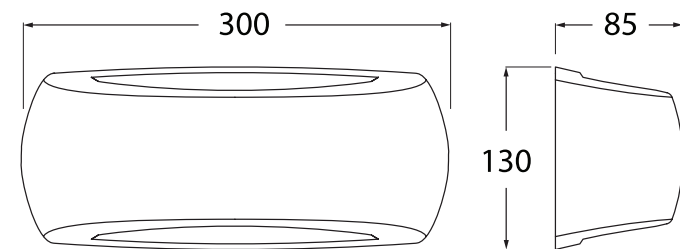

FRANCY

Large LED Bulkhead Lamps

Watts 6W
Lumens 800lm
Colour Temperature 2700K / 4000K / 6500K
Mounting Style Surface (wall)
LED Bulb Style E27

Fumagalli Code	ENSA Code	Variant
1A1.000.000.LYF1L	FU-FRA-6G	Grey
1A1.000.000.AYF1L	FU-FRA-6B	Black