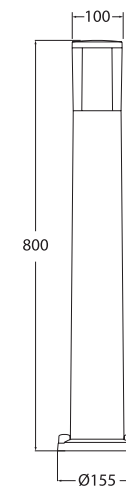

CARLO

Round LED Bollards

Watts 6W
Lumens 600lm
Colour Temperature 2700K / 4000K
Mounting Style Surface (floor)
LED Bulb Style GU10

Fumagalli Code	ENSA Code	Variant
AB1.000.000.LXJ1K	FU-CAR-6G	Grey
AB1.000.000.AXJ1K	FU-CAR-6B	Black