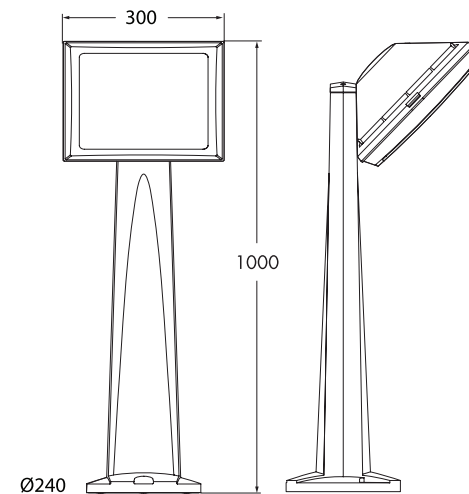

PINA

Bulkhead LED Bollard

Watts 18W
Lumens 2000lm
Colour Temperature 2700K / 4000K / 6500K
Mounting Style Surface (floor)
LED Bulb Style R7 (78mm)

Fumagalli Code	ENSA Code	Variant
4P1.613.010.AYE1K	FU-PIN-18B	Black