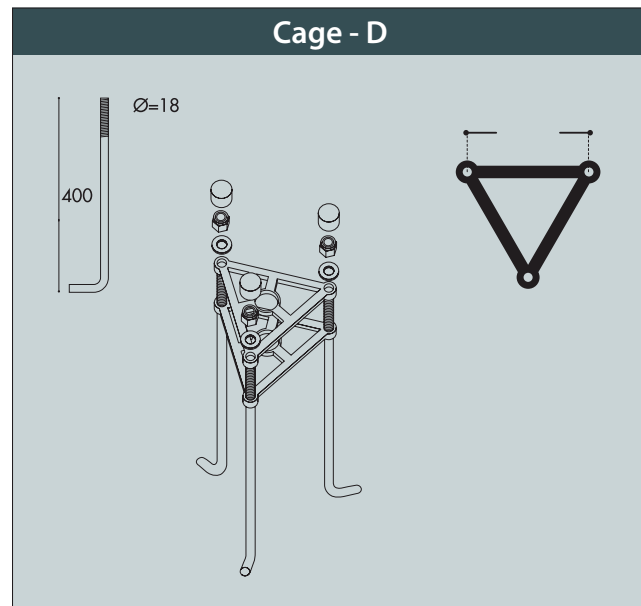

Pole & Base Cages

All Fumagalli poles come with a suitable cage & screws for mounting.

Refer to the *Cage* column in pole ordering information to see which cage each product comes with.