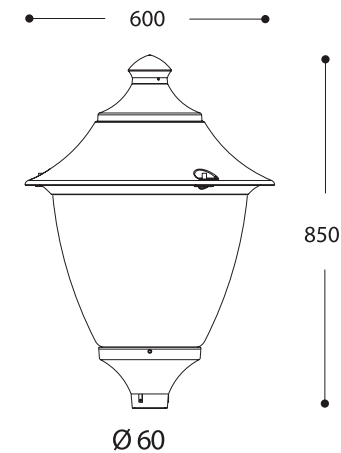

GINO

Classic LED Lamps

Watts 60W
Lumens 7000lm
Colour Temperature 4000K
Mounting Style Wall / Floor / Pole*
LED Bulb Style E27

Fumagalli Code	ENSA Code	Variant
F60.000.000.LYW1L	FU-GIN-60G	Grey
F60.000.000.AYW1L	FU-GIN-60B	Black

Additional poles & brackets required, sold separately

GINO LIGHT +
EKTOR POLE