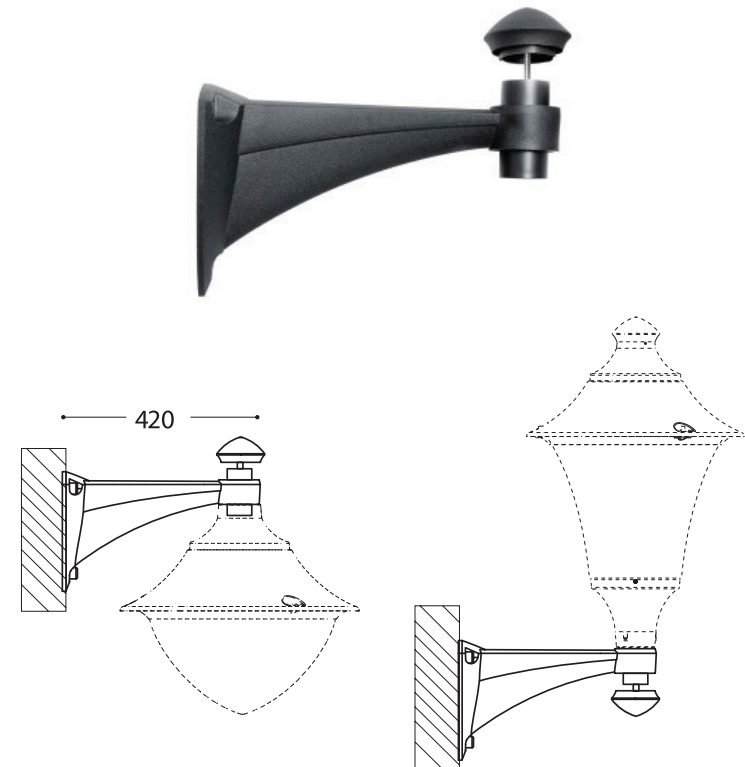

MIDIPILAR

Short Wall Brackets

Fumagalli Code	ENSA Code	Variant
HL.254.WAL	FU-MID-WG	Grey
HA.254.WAL	FU-MID-WB	Black