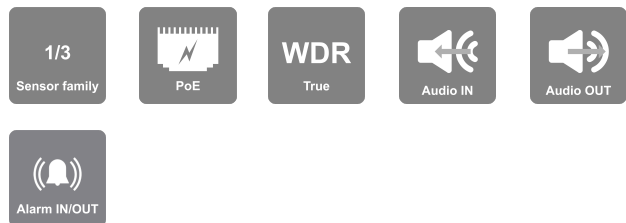

## Eye-Sight

This series is designed for security professionals and offers superior image quality, advanced AI analytics, seamless connectivity, and unparalleled insight and protection, with options and configurations to meet specific needs. The Check Point Quantum IoT Nano and DDA2 Analytics provide detailed attribute analysis and advanced threat prevention.

## 4MP DDA Analytics Box Camera

Depending on the attached lens, this 4MP box camera is designed for medium-high distance surveillance. The camera offers broad possibilities for Analytics, from Face Detection to the outstanding DDA Analytics (Detect, Distinguish, Alert), which can perform object recognition and object counting. With various detection rules and triggers, the BX-341IPEN camera will help the user end false alarms.