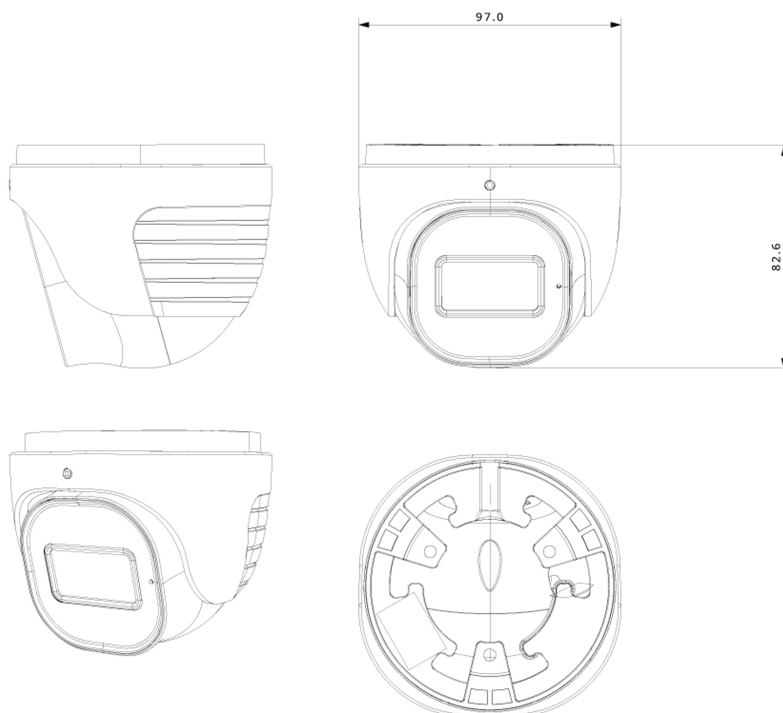

## SPECIFICATIONS

3rd Party Cyber Protection	
General	N/A
Protection Methods	N/A
NDAA Compliant	
NDAA Compliant	Yes
Video	
Image Sensor	1/3" CMOS (16:9)
Effective Pixels	2560x1440
Electronic Shutter	1/2s ~ 1/100000s
Day & Night	ICR
Min. Illumination	Day: 0.1lux / Night: 0.005lux (@F1.6, AGC on) 0lux with IR on
Audio	
Audio compression	G.711A/G.711U
Communication	One-Way Audio
Image	
Image Settings	AWB, AGC Adjustable, Exposure Mode (Auto) Sharpness, Saturation, Brightness & Contrast Adjustable
Image Enhancement	True WDR (120dB), BLC, HLC, ROI
Noise Reduction	3D-DNR
Image Orientation	Mirror/Flip
Privacy Zone	Yes
Events and Analytics	
Analytics	General Analytics: Camera Tampering AI (Object Recognition); DDA Sterile Area, DDA Line Crossing
Motion Detection	Yes
Compression	
Resolution	4MP (2560x1440) / 3MP (2304x1296) / 2MP (1920x1080) / D1 / QVGA / CIF

<b>Lens</b>	
<b>Lens (Field of View)</b>	2.8mm (102°)
<b>Iris</b>	Fixed Iris
<b>Lens Mount</b>	M12 Mount
<b>Detect</b>	61.76m(202.62ft)
<b>Recognize</b>	12.35m(40.51ft)
<b>Identify</b>	6.18m(20.27ft)

<b>Network</b>	
<b>User Access</b>	Supports simultaneous monitoring of up to 3 users with multi-stream real-time transmission
<b>Network Protocol</b>	IPv4, IPv6, TCP, UDP, DHCP, NTP, DDNS, 802.1X, RTSP, Multicast, UPnP, Email, FTP, HTTPS, QoS
<b>Remote Monitoring</b>	IE Browsing (Plug-in required), Chrome/Edge/Safari/Firefox plug-in free browsing, Ossia VMS Software, Provision Cam2 Mobile App
<b>Ethernet</b>	100Mbps
<b>ONVIF</b>	Profile T/S/G

## DIMENSIONS