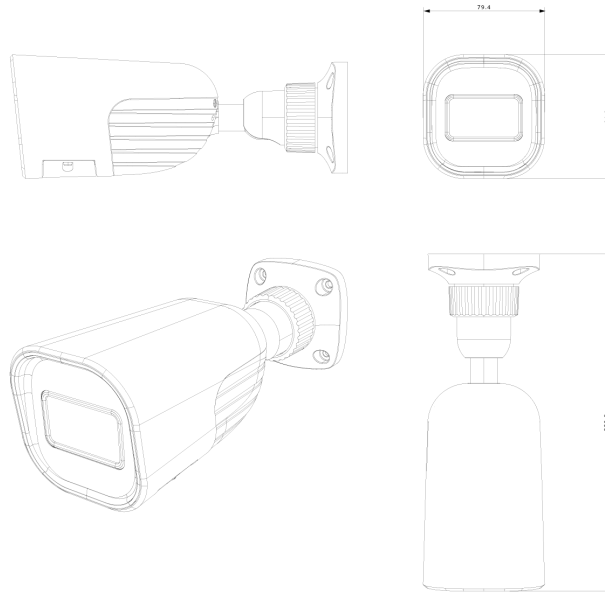

DIMENSIONS