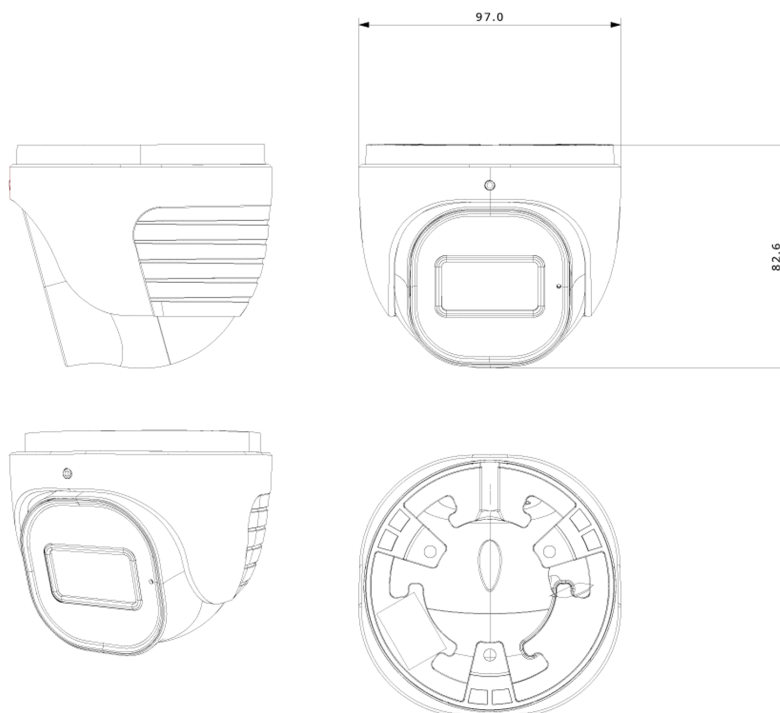

## SPECIFICATIONS

3rd Party Cyber Protection	
General	N/A
Protection Methods	N/A
NDAA Compliant	
NDAA Compliant	Yes
Video	
Image Sensor	1/2.8" CMOS (16:9)
Effective Pixels	1920x1080
Electronic Shutter	1s ~ 1/1000000s
Day & Night	ICR
Min. Illumination	0.006 lux (@F1.6, AGC on) 0 lux with IR on
Audio	
Audio compression	G.711A/G.711U
Communication	One-Way Audio
Image	
Image Settings	AWB, AGC Adjustable, Exposure Mode (Auto) Sharpness, Saturation, Brightness & Contrast Adjustable
Image Enhancement	True WDR, BLC, HLC, ROI
Noise Reduction	3D-DNR
Image Orientation	Mirror/Flip
Privacy Zone	Yes
Events and Analytics	
Analytics	General Analytics: Camera Tampering AI (Object Recognition); DDA Sterile Area, DDA Line Crossing
Motion Detection	Yes
Compression	
Resolution	2MP (1920x1080) / D1 (704x576) / QVGA (480x240) / CIF (352x288)

Lens	
<b>Lens (Field of View)</b>	2.8mm (104°)
<b>Iris</b>	Fixed Iris
<b>Lens Mount</b>	M12 Mount
<b>Detect</b>	40.62m(133.26ft)
<b>Recognize</b>	8.12m(26.64ft)
<b>Identify</b>	4.06m(13.32ft)

Network	
<b>User Access</b>	Supports simultaneous monitoring of up to 3 users with multi-stream real-time transmission
<b>Network Protocol</b>	IPv4, IPv6, TCP, UDP, DHCP, NTP, DDNS, 802.1X, RTSP, Multicast, UPnP, Email, FTP, HTTPS, QoS, P2P
<b>Remote Monitoring</b>	IE Browsing (Plug-In required), Chrome/Edge/Safari/Firefox plug-in free browsing, Ossia VMS Software, Provision Cam2 Mobile App
<b>Ethernet</b>	100Mbps
<b>ONVIF</b>	Profile T/S/G

## DIMENSIONS