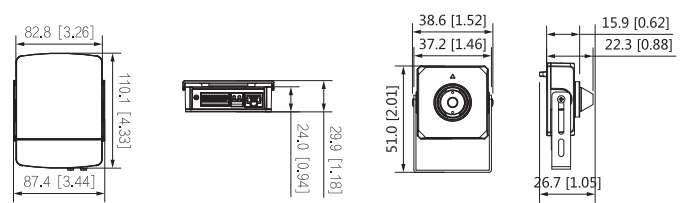

VSIPPH-4M / VSIPPH-4L

Your local VIP Vision™ IP solutions professional:

www.activeonline.com.au 1300 816 742