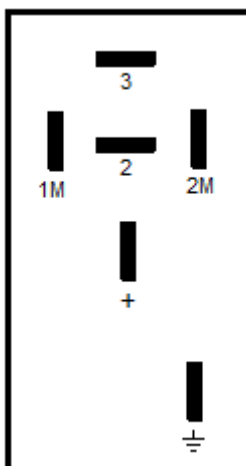

## RhinoCo Technology Technical Support Bulletin -- CLKHD Module Pinouts

Pin	Direction	Connection	Connect To
3	Input	Negative to Lock	Connect to Alarm Negative Lock output
2	Input	Negative to Unlock	Connect to Alarm Negative Unlock output
1M	Output	+12 V Output to LOCK (0V on Unlock)	Green on Door motor
2M	Output	+12 V Output to Unlock (0V on Lock)	Blue on door motor
+	Input	+ 12 Volt Supply	+12V DC Power
⊥	Input	Ground Supply	0 v Power in and Signal to Doors Switch