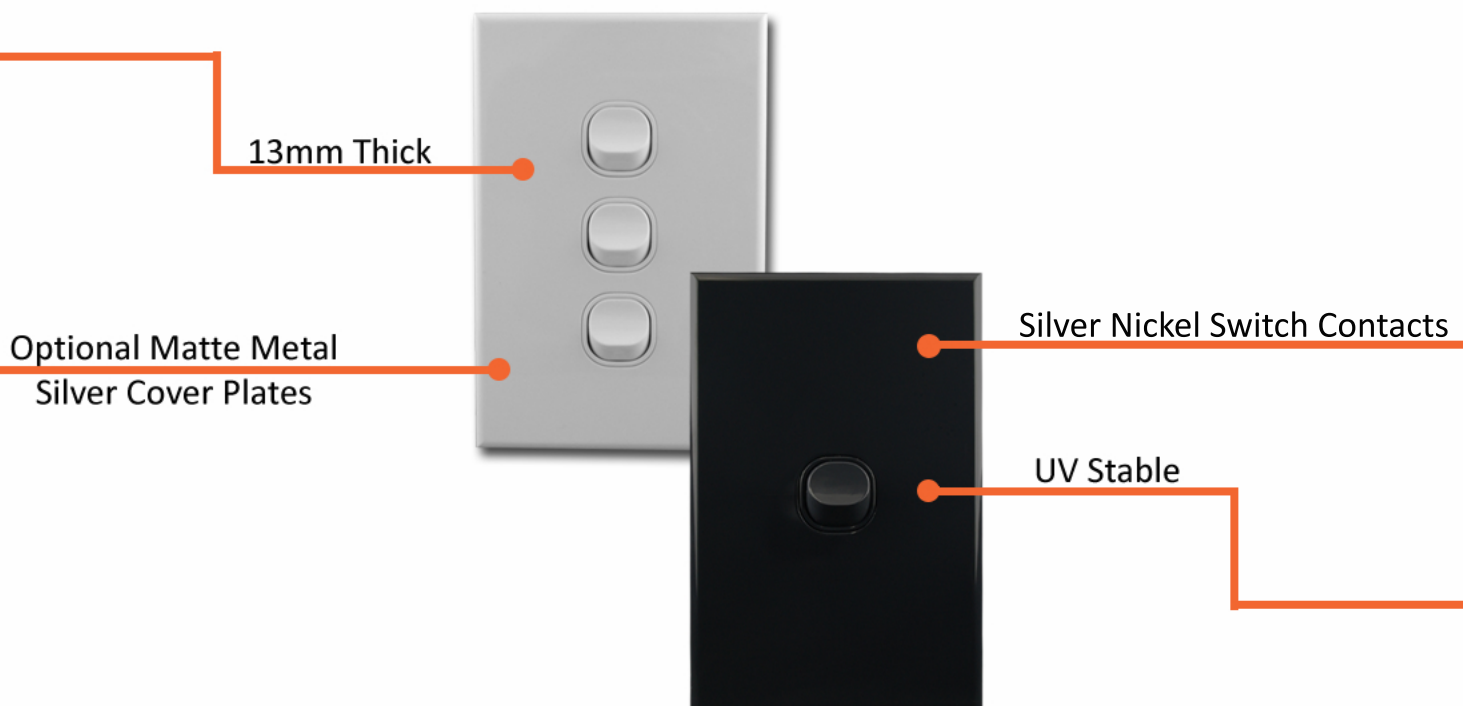

Description

Due to industry demand, Connected Switchgear has introduced a premium range of switches and socket outlets called BASIX S. Designed with lines to replicate our popular GEO Series Slimline product and to provide years of trouble free performance. The BASIX S Series products are manufactured with robust internal metal components and high grade polycarbonate material to ensure that the product exceeds performance expectations in a wide variety of applications. Switch mechanisms are a composite silver nickel material and operation is positive and smooth, rear terminal connections allow for multiple spliced wiring and all terminal screws are solid brass. Available in both white and black and backed by the industry's first 5 Year Inhouse Warranty.

Features

- 13mm Thick
- UV Stable
- Available in White and Black
- 2 Way Switching
- Interchangeable Mechanisms
- Optional Matte Metal Silver Cover Plates
- Silver Nickel Composition Switch Contacts
- Brass Terminals and Screws

Features

- 13mm Thick
- UV Stable
- Available in White and Black
- 2 Way Switching
- Interchangeable Mechanisms
- Optional Matte Metal Silver Cover Plates
- Silver Nickel Composition Switch Contacts
- Brass Terminals and Screws
- Available in 15amp and 20amp