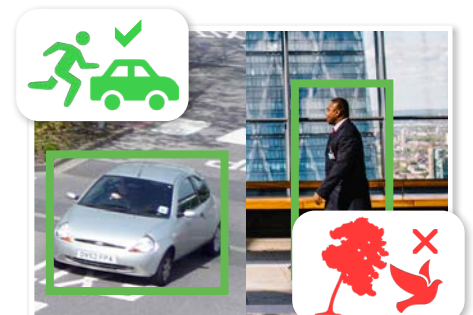

Smart Person & Vehicle Detection