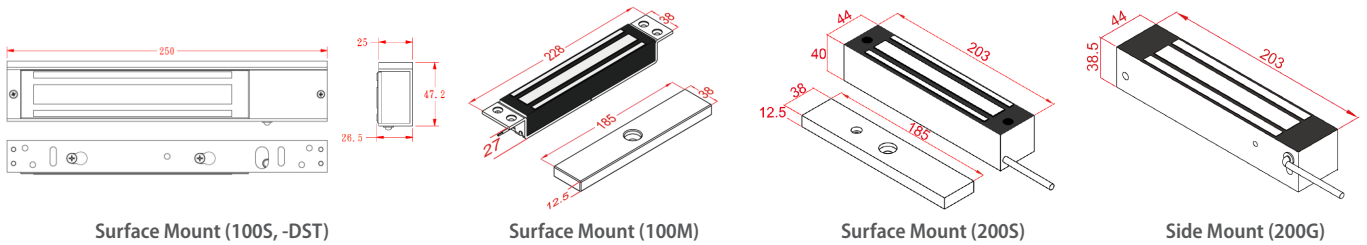

270kg

Up to 270kg Holding Force

12/24VDC

Dual Voltage Compatible

Wide Range of Accessories

Model	MAGLOC100S	MAGLOC100S-DST	MAGLOC100M	MAGLOC200S	MAGLOC200G
Image					
Type	Surface Mount	Surface Mount	Mortise Mount	Surface Mount	Side Mount
Holding Force	270kg				
Timer	No	0~90 seconds	No	No	No
Lock Configuration	Fail Safe				
Lock Status Sensor	No	Yes	No	Yes	Yes
Power Input	12VDC / 24VDC (selectable)				
Current Draw	500mA@12V / 250mA@24V				
Overvoltage Protection	Yes				
Indoor/Outdoor	Indoor Only			Indoors / Outdoors	
Construction	Anodised Aluminium with Zinc Finish			Stainless Steel with Zinc Finish	
Armature Dimensions	185 x 38 x 12.5mm	185 x 38 x 12.5mm	185 x 38 x 12.5mm	185 x 38 x 12.5mm	185 x 38 x 12.5mm
Lock Dimensions	250 x 47.2 x 26.5mm	250 x 42.2 x 26.5mm	228 x 38 x 27mm	203 x 40 x 44mm	203 x 38.5 x 44mm

Model	MAGLOC-ABL	MAGLOC-ABS	MAGLOC-LB200	MAGLOC-AH200	MAGLOC-UB100	MAGLOC-LZ100	MAGLOC-LZ200
Image							
Type	Filler Bar		L Angle Bracket	Armature Housing	U bracket	L-Z Bracket	
Construction	Anodised Aluminium						
Door Type	Out-swing	Out-swing	Out-swing	In-swing / Out-swing	Glass door (9-15mm thick)	In-swing	In-swing / sliding
Dimensions	266 x 19 x 16mm	266 x 19 x 12.7mm	266 x 38 x 25mm	200 x 55 x 15mm	190 x 62 x 35mm	266 x 19 x 16mm	185 x 50 x 5 mm