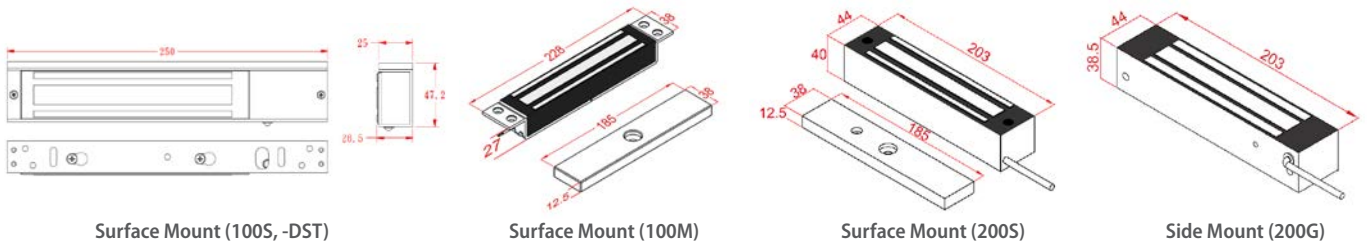

270kg

Up to 270kg Holding Force

12/24VDC

Dual Voltage Compatible

Wide Range of Accessories

Model	MAGLOC100S	MAGLOC100S-DST	MAGLOC100M	MAGLOC200S	MAGLOC200G
Image					
Type	Surface Mount	Surface Mount	Mortise Mount	Surface Mount	Side Mount
Holding Force	270kg				
Timer	No	0~90 seconds	No	No	No
Lock Configuration	Fail Safe				
Lock Status Sensor	No	Yes	No	Yes	Yes
Power Input	12VDC / 24VDC (selectable)				
Current Draw	500mA@12V / 250mA@24V				
Overvoltage Protection	Yes				
Indoor/Outdoor	Indoors / Outdoors				
Construction	Anodised Aluminium with Zinc Finish			Stainless Steel with Zinc Finish	
Armature Dimensions	185 x 38 x 12.5mm	185 x 38 x 12.5mm	185 x 38 x 12.5mm	185 x 38 x 12.5mm	185 x 38 x 12.5mm
Lock Dimensions	250 x 47.2 x 26.5mm	250 x 42.2 x 26.5mm	228 x 38 x 27mm	203 x 40 x 44mm	203 x 38.5 x 44mm

Model	MAGLOC-ABL	MAGLOC-ABS	MAGLOC-LB200	MAGLOC-AH200	MAGLOC-UB100	MAGLOC-LZ100	MAGLOC-LZ200
Image							
Type	Filler Bar		L Angle Bracket	Armature Housing	U bracket	L-Z Bracket	
Construction	Anodised Aluminium						
Door Type	Out-swing	Out-swing	Out-swing	In-swing / Out-swing	Glass door (9-15mm thick)	In-swing	In-swing / sliding
Dimensions	266 x 19 x 16mm	266 x 19 x 12.7mm	266 x 38 x 25mm	200 x 55 x 15mm	190 x 62 x 35mm	266 x 19 x 16mm	185 x 50 x 5 mm