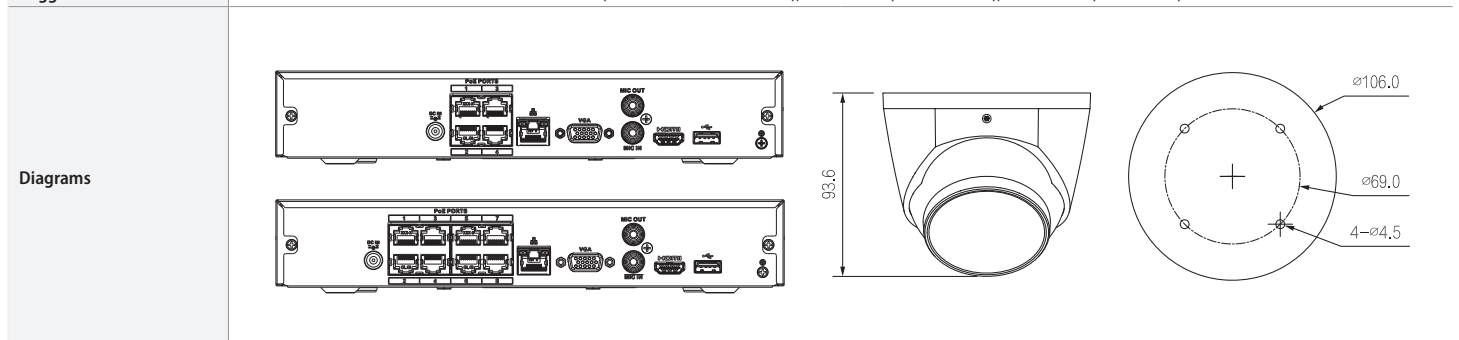

NVR Models	NVR-L41	NVR-L81
Kit Configuration	4 Channel 4-Port PoE NVR with 2TB SkyHawk HDD	8 Channel 8-Port PoE NVR with 2TB SkyHawk HDD
Video Input	4 Channel	8 Channel
Video Output	1 x HDMI (Up to 3840 x 2160), 1 x VGA (Up to 1920 x 1080)	
Recording Resolution	Configurable from 8.0MP (3840 x 2160) to CIF (352 x 288)	
Decoding Capacity	4 Channels at 4.0MP (2688 x 1520)	8 Channels at 2.0MP / 1080p (1920 x 1080)
Video Compression	H.265+ / H.265 / H.264+ / H.264	
Internal HDD	1 x SATA III port, up to 20TB HDD supported (environment dependent)	
AI Functionality	Supports AI Camera Functions Only (incl. Human/Vehicle Detection, Face Detection, Face Recognition, People Counting, Heat Map)	
Interface	2 x USB (1 front, 1 rear), 1 x 100M Network Port, 1 x Audio I/O (RCA)	2 x USB (1 front, 1 rear), 1 x 1000M Network Port, 1 x Audio I/O (RCA)
Power Supply	53VDC 1.22A, 36W Max PoE Output, <10W Power Output (no HDD)	53VDC 1.81A, 72W Max PoE Output, <10W Power Output (no HDD)
Weight & Dimensions	0.87kg (Net), 260 x 233 x 48mm (WxDxH)	0.92kg (Net), 260 x 233 x 48mm (WxDxH)
Remote View	iOS (iPhone, iPad) / Android devices	
Camera Model	VSIPL-6DIRG-I	
Kit Configuration	4 x 6.0MP AI Turret Dome Cameras with Infrared	
Image Sensor & Lens	1/2.7" CMOS and 2.8mm Fixed Lens (111° Horizontal View Angle)	
ROM/RAM	128MB / 256MB	
Minimum Illumination	F1.6 Max Aperture, 0.007lx@F1.6 (Colour), 0.0007lx@F1.6 (B&W)	
Video Resolution	Main: 6.0MP (3072 x 2048) at 1~20fps, 4.0MP (2688 x 1520) at 1~25fps / Sub: 704 x 576 at 1~25fps	
Video Compression	H.265+ / H.265 / H.264+ / H.264 (Smart Codec supported)	
Infrared Distance	Up to 30m, single LED illuminator	
Housing	Configurable from 8.0MP (3840 x 2160) to CIF (352 x 288)	
AI Functionality	AI Human/Vehicle Detection (via Smart Motion Detection & IVS Tripwire/Intrusion rules), Up to 6m Person / 9m vehicle detection distance (2.8mm lens, daytime)	
Interface	Built-in Microphone, MicroSD slot (up to 256GB), PoE/Data Network Port	
Image Control	BLC, HLC, True WDR (120dB), White Balance	
Power Supply	12VDC Input or PoE (802.3af), Max Power Consumption <5W	
Housing	IP67 Weather Rated Full Metal Enclosure	
Suggested Products	Junction Box (VSBKTA130E / VSBKTA139), Wall Mount (VSBKTB204W), Pole Mount (VSBKTB152E)