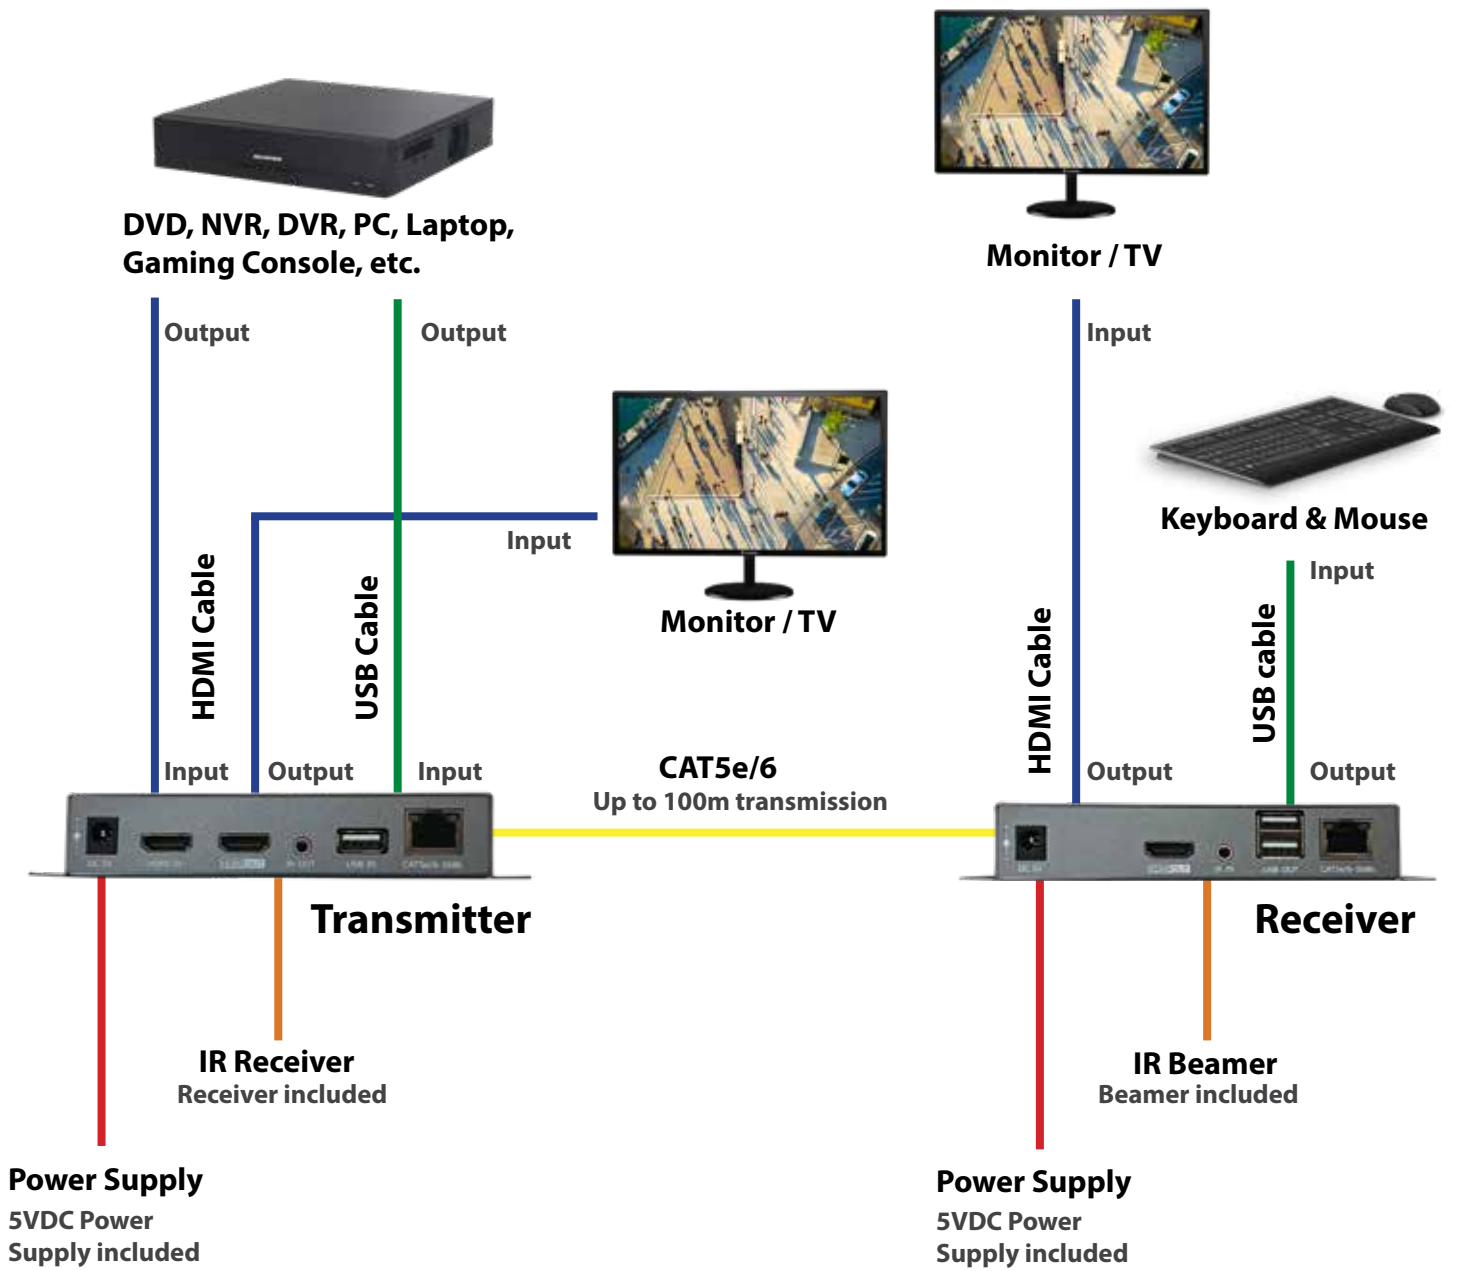

Connection Diagram using HDMI-XK

Your local Flashview™ solutions professional: